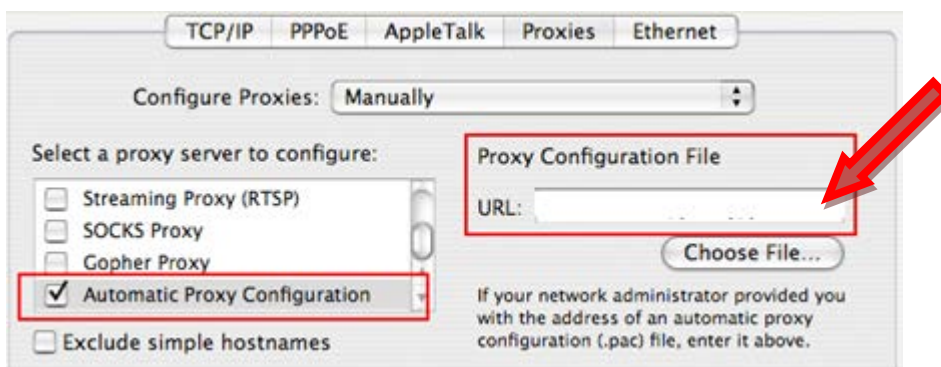

From the **Safari menu**, select **Preferences** (fig. 1).

Figure 1

Select **Advanced** tab and click **Proxies: Change Settings** (fig. 2).

Figure 2

Select **Automatic proxy Configuration** and enter <http://www.luiss.it/httpgw.pac> in **Proxy Configuration File URL** (fig. 3).