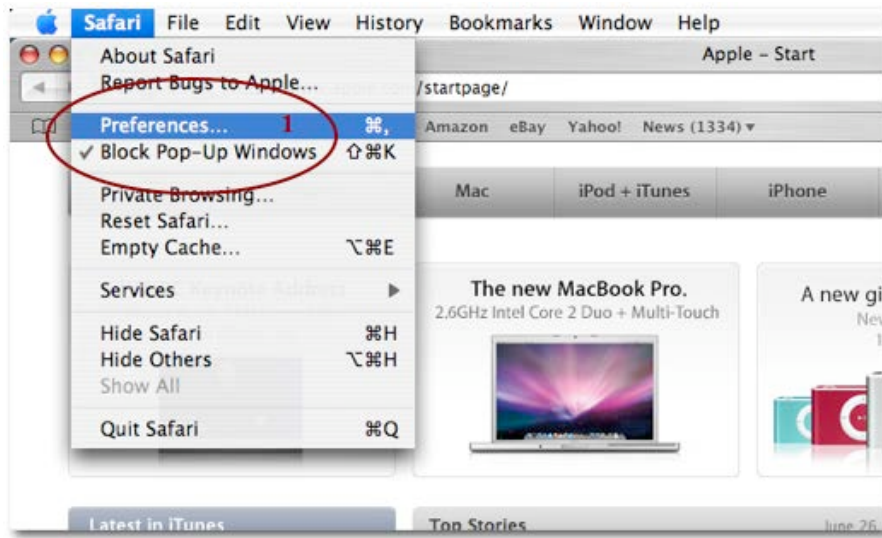

From the **Safari menu**, select **Preferences** (fig. 1).

Figure 1

Select **Advanced** tab and click **Proxies: Change Settings** (fig. 2).

Figure 2

Select **Automatic proxy Configuration** and enter <http://www.luiss.it/httpgw.pac> in **Proxy Configuration File URL** (fig. 3).