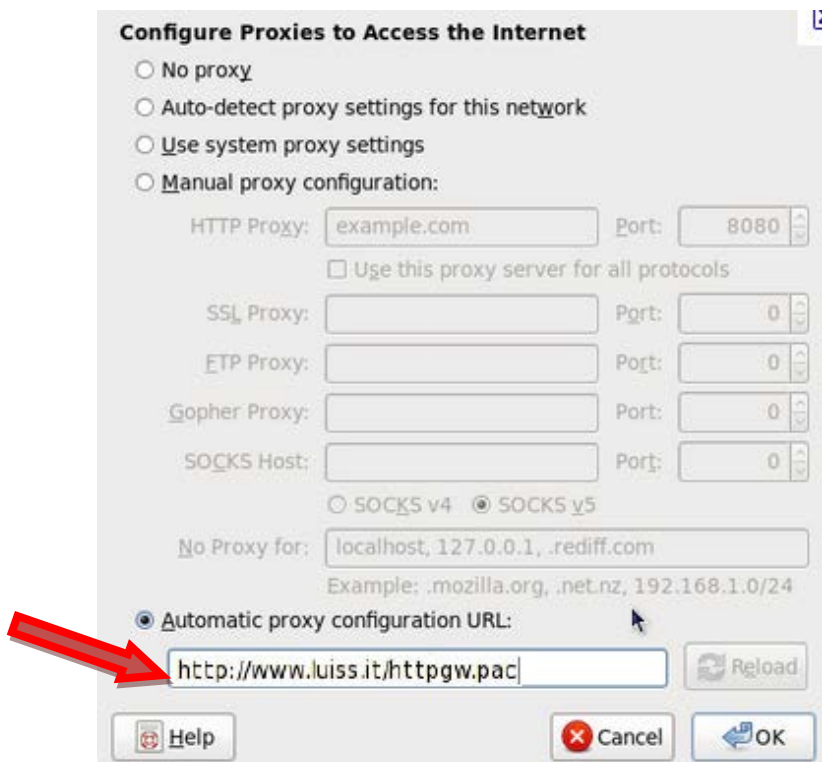

From the Firefox menu select **Preferences**.

Select **Advanced** tab, click **Network** and **Settings** (fig. 1).

Figure 1

Select **Automatic Setting Proxy** and enter <http://www.luiss.it/httpgw.pac> in the box below (fig. 2).