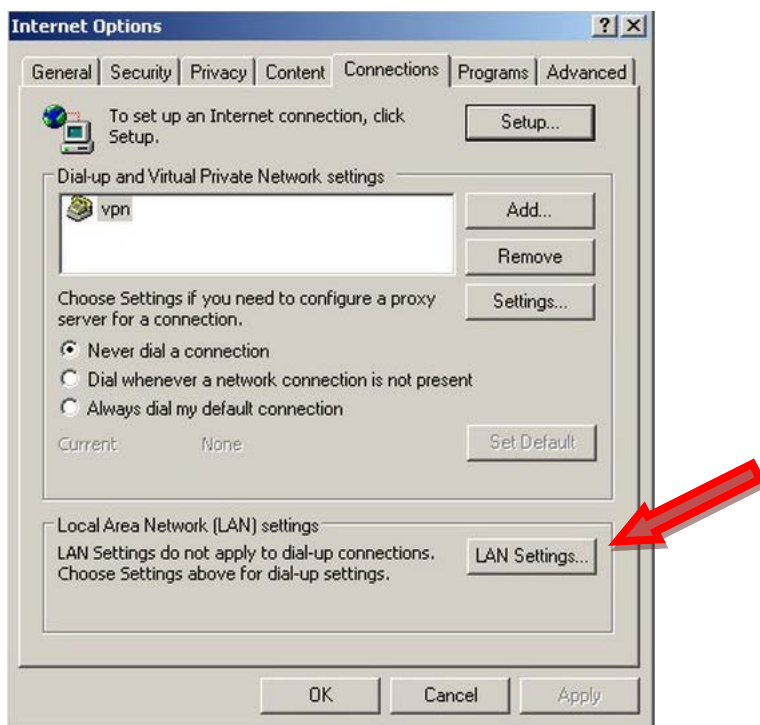

## How configure the browser (Internet Explorer 7 Windows)

From the **Internet Explorer** menu bar, click **Tools** and select **Internet Options** (fig. 1).

Figure 1

Click the **Connections** tab and then **LAN Settings** button (fig.2).