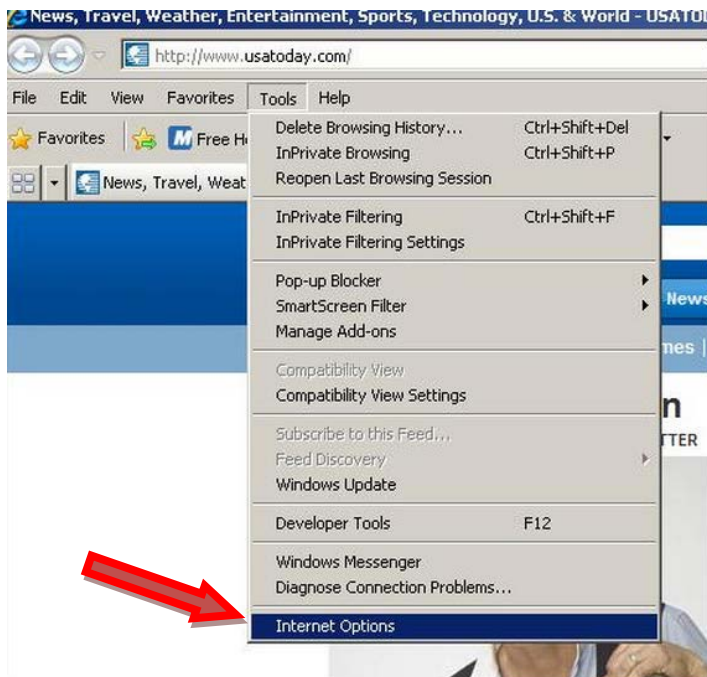

## How configure the browser (Internet Explorer 7 Windows)

From the **Internet Explorer** menu bar, click **Tools** and select **Internet Options** (fig. 1).

Figure 1

Click the **Connections** tab and then **LAN Settings** button (fig.2).