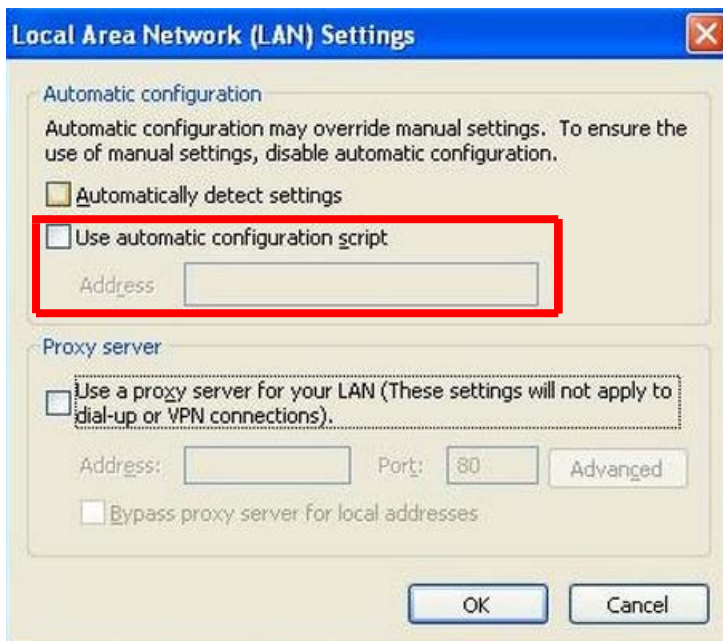

## How configure the browser (Internet Explorer 7 Windows)

From the **Internet Explorer** menu bar, click **Tools** and select **Internet Options** (fig. 1).

Figure 1

Click the **Connections** tab and then **LAN Settings** button (fig.2).

Figure 2

Select **Automatic configuration script** and enter <http://www.luiss.it/httpgw.pac> in **Address** (fig. 3).

Figure 3