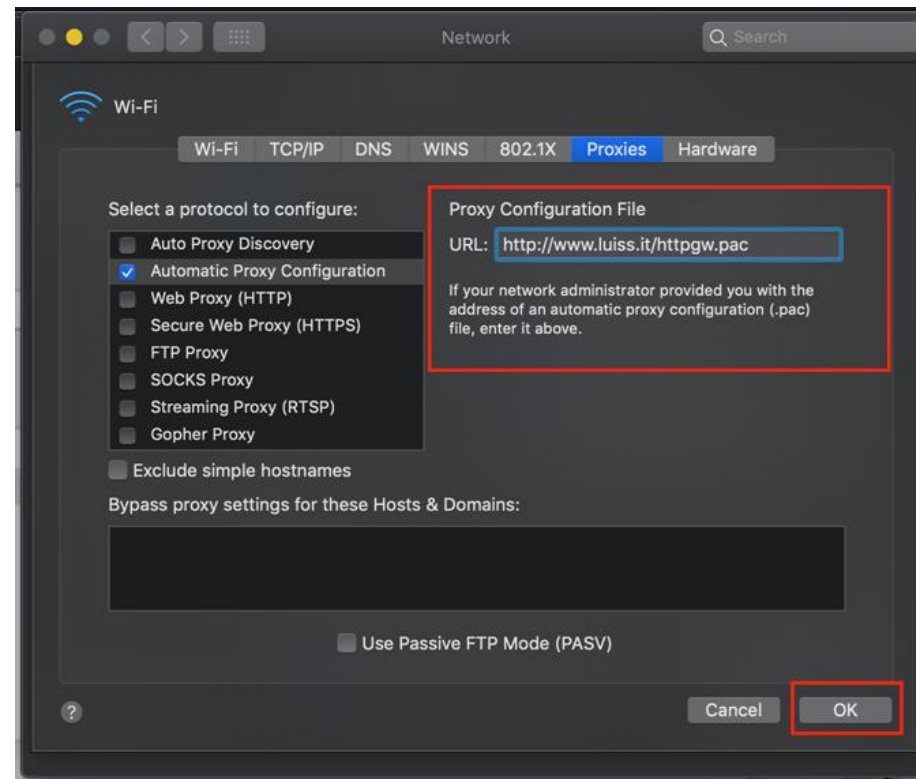

Library

4. In the Proxy Tab check **Automatic Proxy Configuration** and enter <http://www.luiss.it/httpgw.pac>; then, click **OK**: